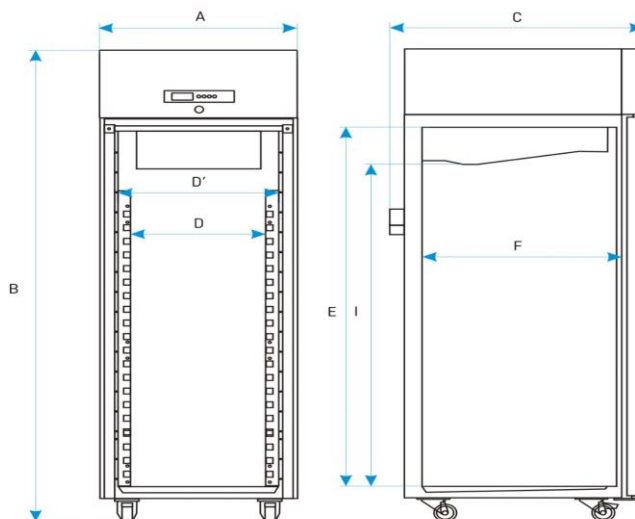

Data sheet

Cooled Incubator (ST) ST 500

The photo above is for reference only, may show additional options not included in standard equipment.
The real appearance, particularly color and structure of the material may differ from the ones presented in the photo.

TECHNICAL DATA	
air convection	forced
chamber capacity [l]	500
working capacity [l]	411
controller	microprocessor with external LCD graphic display
TEMPERATURE	
temperature range [°C]	+3...+40 / +70 option) / +3...+70 in PREM TOP+
temperature resolution every ... [°C]	0,1
over temperature protection	class 1.0 to DIN 12880 / class 3.3 (option) / class 3.3 in PREM TOP+
CHAMBER	
door type	solid / glass or double (option) /1/
interior	
BASIC	aluminium
COMF	stainless steel to DIN 1.4016
COMF/S	stainless steel to DIN 1.4016
PREM (TOP+)	acid-proof stainless steel to DIN 1.4301
PREM/S (TOP+)	acid-proof stainless steel to DIN 1.4301
housing	
BASIC	powder coated sheet
COMF	powder coated sheet
COMF/S	stainless steel polished
PREM (TOP+)	powder coated sheet
PREM/S (TOP+)	stainless steel polished

overall dims [mm] /2/

width A	650
height B	1990
depth C	810

internal dims [mm] /3/

width D	480
width D'	510
height E	1510
depth F	630
depth F'	-
depth G	-
height H	-
height I	1360

shelves (standard / max)	3 / 11
max shelf workload [kg] /4/	20
- reinforced shelf version (PW) /5/	100
max unit workload [kg]	100
- reinforced unit version (W) /6/	-
weight [kg] /7/	105

1 - additional internal glass door

2 - ST/CHL 1-6 in TOP+ version are 60 mm higher, depth doesn't include 50 mm of power cable

3 - dims of units with double door can be smaller

4 - on uniformly loaded surface